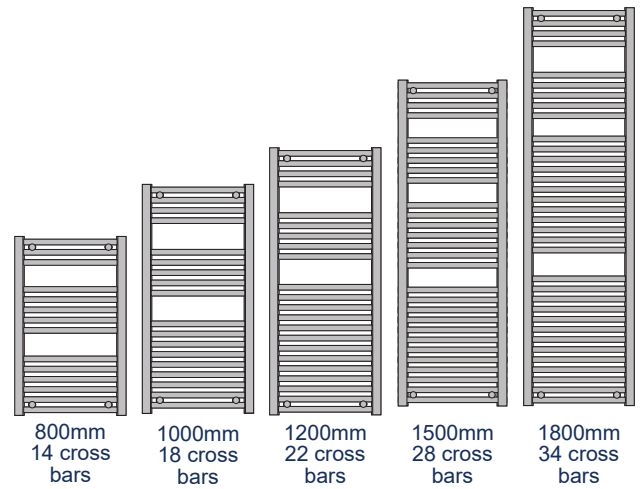

Flow 25mm

The Flow range is a 25mm horizontal tube design towel warmer. Giving higher heat output and superior styling with its attractive smooth tops and rear air vents.

Rear Air Vent
Capped off smooth tops for aesthetic appeal and ease of installation.

Product Code	Dimensions (mm)			Bar Config	Pipe Centres	Electric element wattage	Output $\Delta T50^{\circ}C$ Watts/BTUs	Output $\Delta T60^{\circ}C$ BTUs	Prices € (inc VAT)
	H	W	D						
VOGFL08030CP	800	300	93-113	3-5-6	255	100	177 / 604	766	€133.50
VOGFL08040CP	800	400	93-113	3-5-6	355	125	226 / 771	978	€156.39
VOGFL08050CP	800	500	93-113	3-5-6	455	150	275 / 938	1189	€162.85
VOGFL08060CP	800	600	93-113	3-5-6	555	200	324 / 1105	1401	€181.56
VOGFL10050CP	1000	500	93-113	4-5-9	455	200	351 / 1198	1519	€207.41
VOGFL10060CP	1000	600	93-113	4-5-9	555	200	414 / 1413	1792	€226.27
VOGFL12030CP	1200	300	93-113	4-5-13	255	200	273 / 931	1181	€183.91
VOGFL12040CP	1200	400	93-113	4-5-13	355	200	350 / 1194	1514	€216.84
VOGFL12050CP	1200	500	93-113	4-5-13	455	300	428 / 1460	1851	€227.94
VOGFL12060CP	1200	600	93-113	4-5-13	555	400	505 / 1723	2185	€250.90
VOGFL15050CP	1500	500	93-113	4-5-7-12	455	300	534 / 1822	2310	€277.44
VOGFL15060CP	1500	600	93-113	4-5-7-12	555	400	631 / 2153	2730	€310.29
VOGFL18040CP	1800	400	93-113	4-5-12-13	355	400	521 / 1778	2255	€282.69
VOGFL18050CP	1800	500	93-113	4-5-12-13	455	600	638 / 2177	2760	€322.15
VOGFL18060CP	1800	600	93-113	4-5-12-13	555	600	754 / 2573	3263	€360.85

Supplement for Standard Electric: €276.01
Supplement for Thermostatic Electric: €407.38
Supplement for Dual Fuel: €190.40