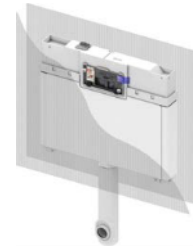

€148.77
€6.97
€4.20
€159.93

TE9370007	Profil	TECEbox brick-wall-mounted cistern front actuation 1060 mm	N/A
TE9820213	Profil	TECEprofil seal for flush pipe connection	N/A
TE9820246	Profil	TECEprofil flushing pipe connection black length 20 cm spare part India	N/A

€148.93
€6.97
€4.20
€160.10

TE9240351	Planus	Flush plate with IR sensor 6 V battery bright chrome	6 V
TE9240350	Planus	Flush plate with IR sensor 6 V battery brush stainless steel	6 V

Not suitable for 8cm cistern & frame