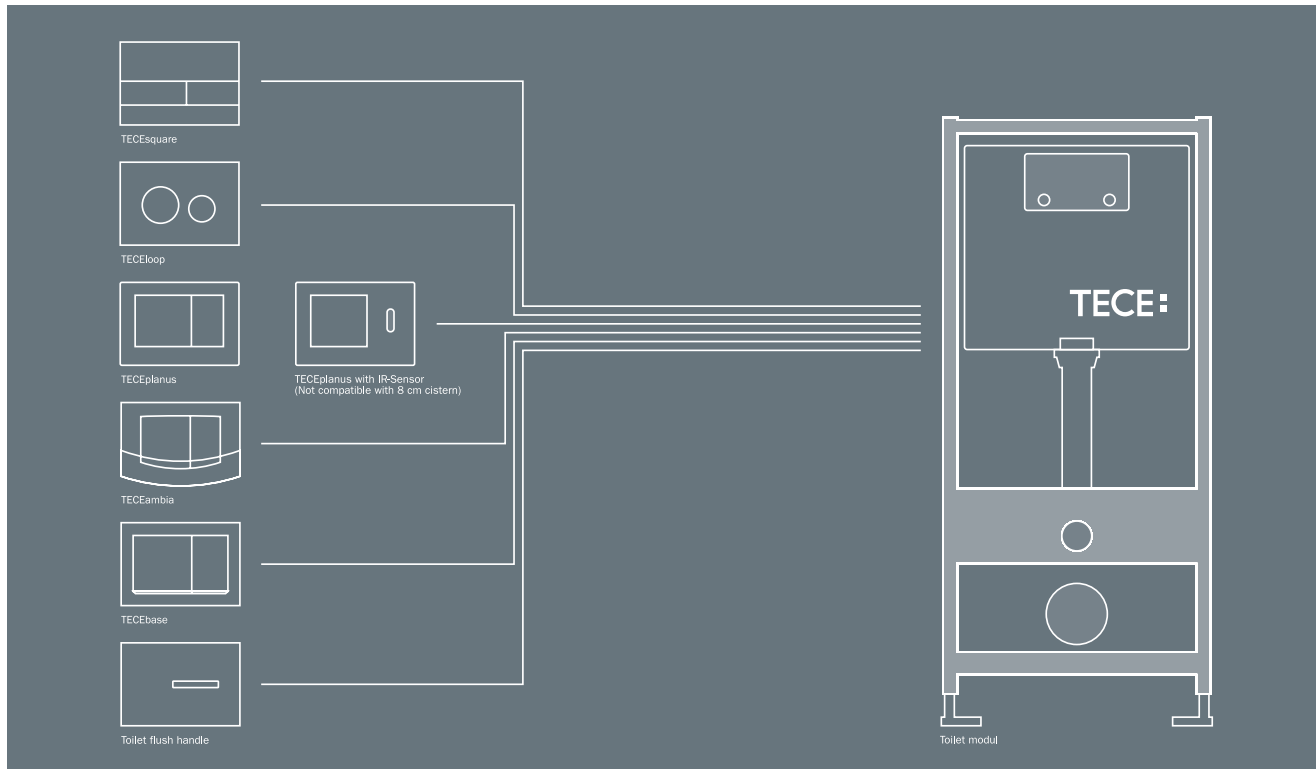

Every TECE toilet push plate fits to every TECE cistern.