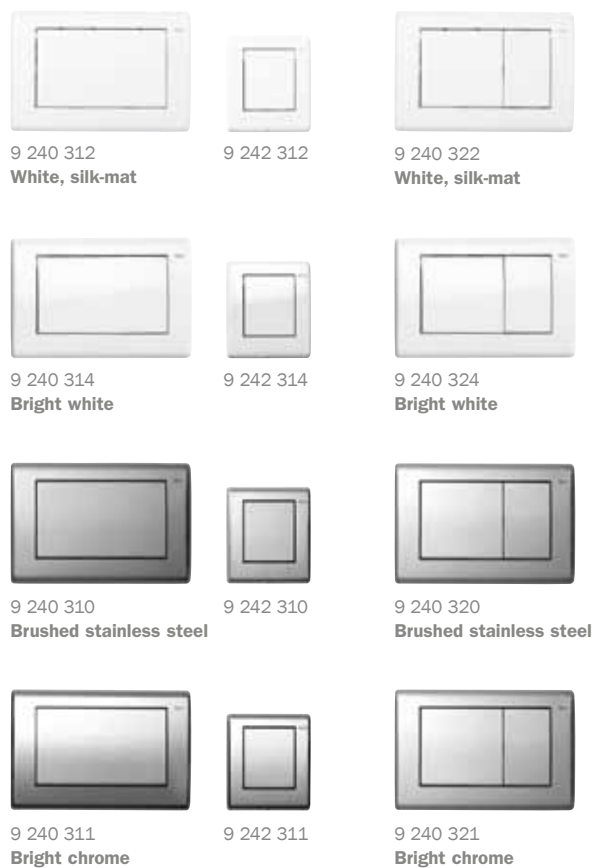

TECEplanus – robust made of stainless steel