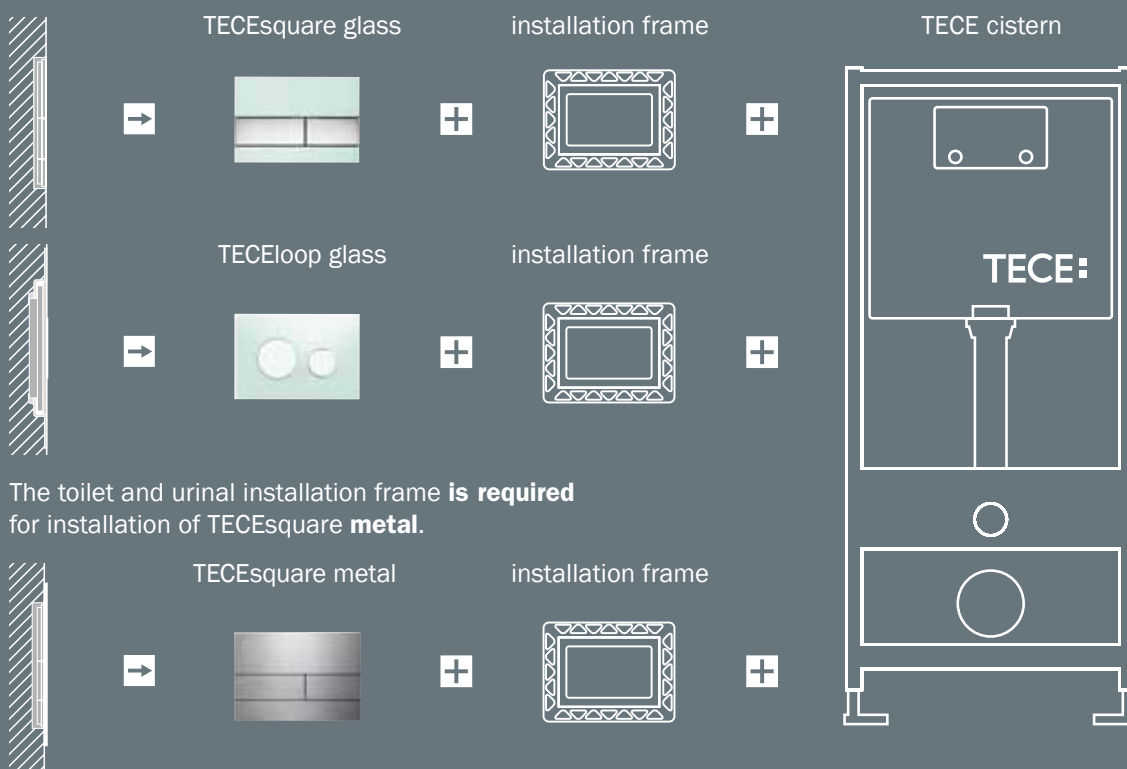

TECE push plates
Overview

The right frame for flush-mounted installation.

Flush-mounted installation of TECEsquare and TECEloop glass

The push plates can be integrated fully flush to the wall.

Specialists can carry out installation with the optionally available installation frame.

The toilet and urinal installation frame **is required** for installation of TECEsquare **metal**.

Toilet and urinal installation frame for flush mounting

The toilet and urinal installation frame can be used in combination with the TECEprofil modules for dry-wall construction. In a brick pre-wall, flush-mounted installation is achieved with the TECEbox brick-wall construction modules and with brick-wall construction bare-wall protection system for flush-mounted installation.

(Order No. 9 030 029)

Toilet installation frame

Depth-adjustable for wall coverings from 5 to 18 mm (up to 36 mm with upgrade set). The different frame colours allow individual modification in line with the cover or wall.

For years, the TECE cisterns have been proven millions of times in practice. The drain valve inside the cistern was awarded the Design Plus prize for sustainable water use. It permits a real 4.5 litre short flush even with the use of dual flush technology. For installation, the cistern is delivered as a TECEprofil module for dry-wall construction or as a TECEbox for brick-wall construction. TECE push plates can **only** be combined with the TECE cistern, because the special design of the cistern means the TECE toilet push plates are relatively small. As a result, they integrate unobtrusively in the bathroom architecture.