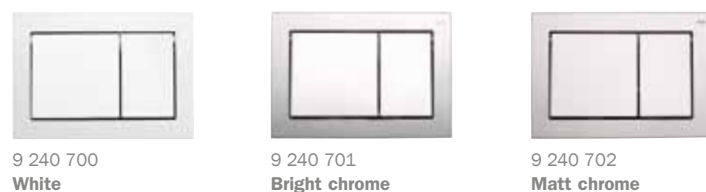

TECEbase – good design also for the standard bathroom