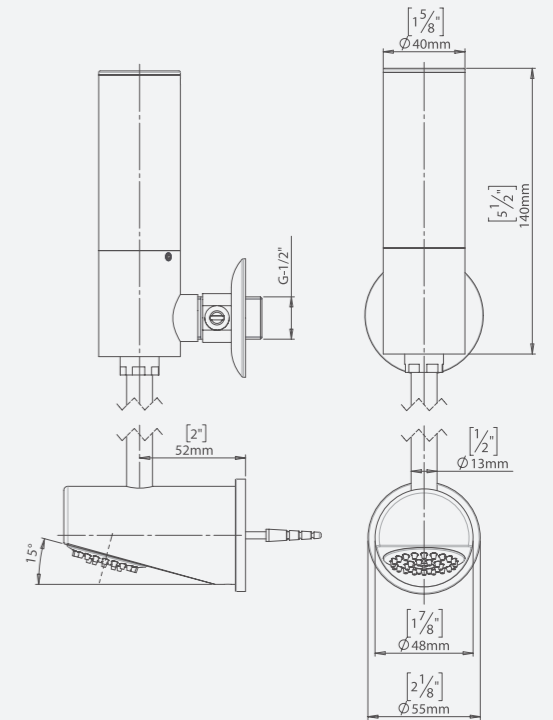

## FOOT WASHFREE

The heavy duty model features a two-point rigid fixation to the wall.

Code Number: 113730

**Installation:** Exposed wall mounted

**Power supply:** 9V battery

**Operating pressure:** 0.5-8.0 bar (7-116 PSI)