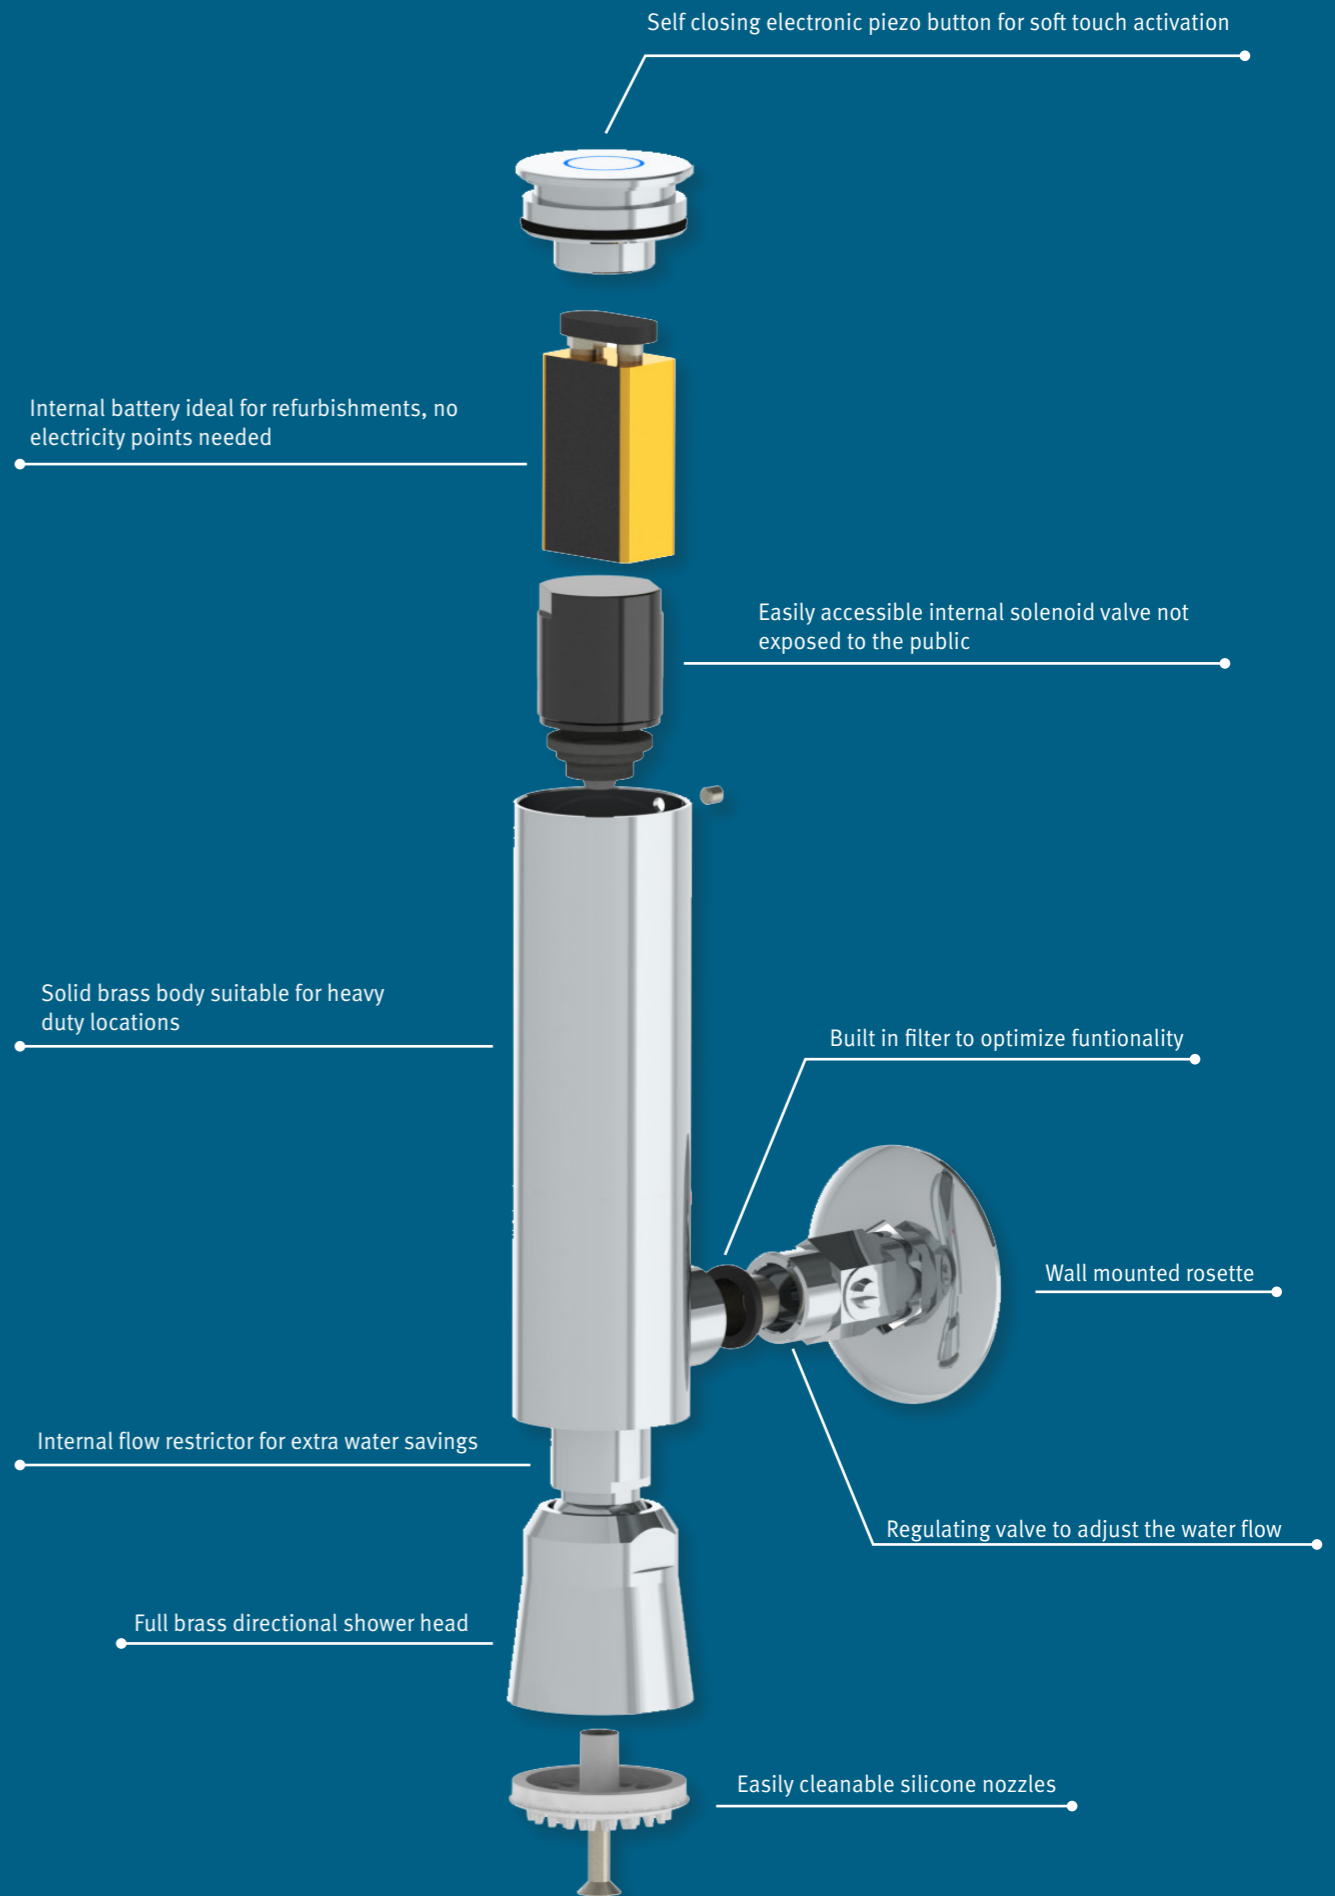

In addition, the self-closing control provides an accurate water discharge for water conservation with a non-hold open feature that prevents the possibility of continuous flow caused by vandalism. The shower head on both models features anti-clog, flexible silicone nozzles designed for easy cleaning. The silicone nozzles also have a low sensitivity to lime and dirt, drastically reducing maintenance costs.

**Maximum flow time:** 60 seconds

**Factory set flow time:** 8 seconds, adjustable

**Water supply:** Cold and premixed water

**Default water flow:** 9 lpm / 2.38 gpm

**Water saving options with flow restrictor:**

- 7 lpm / 1.85 gpm
- 6 lpm / 1.59 gpm

**Flow Time:**

**Minimum flow time:** 1 second