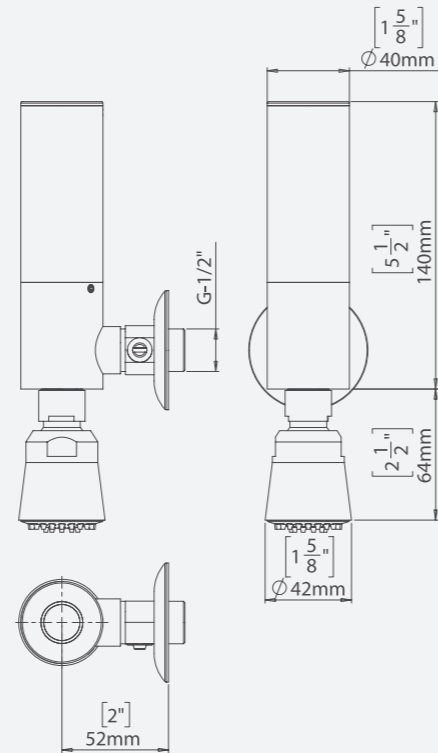

FOOT WASHFREE 3000

The stylish model features a directional shower head.

Code Number: 113720