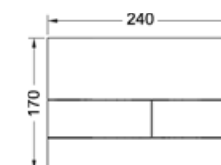

BASE Chrome

Planus Chrome

Planus Brushed S.S.

Loop Chrome

Loop Black

Square II Matte Back

TECE frames for bidet & urinals

Urinal Frame