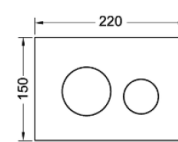

TECE WC frames & flush plates

Prices shown below are for Frame, Flush Plate & Fixing Brackets

Frames	Description	Base Chrome	Planus CP	Planus SS	Loop Chrome	Loop Black	Square II Matt Black
820mm	Complete Tece Frame inc. all parts	€295.27	€325.07	€345.07	€335.17	€415.77	€595.07
980mm	Complete Tece Frame inc. all parts	€323.57	€353.37	€373.37	€363.47	€444.07	€623.37
1120 mm	Complete Tece Frame inc. all parts	€290.40	€320.20	€340.20	€330.30	€410.90	€590.20
Slim frame	Complete Tece Frame inc. all parts	€293.93	€323.73	€343.73	€333.83	€414.43	€593.73

Loop Black