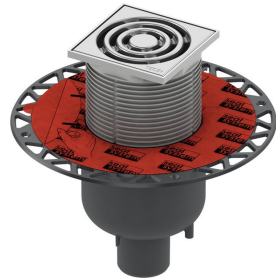

ADAPTABLE, ATTRACTIVE, CLEAN.

The new freedom in drainage technology: TECEdrainprofile allows the individual design of shower spaces without tile fragments on the sides. The shower profile can be optimally integrated into the shower space in terms of length by cutting. This also simplifies assembly and cleaning - with clever details for maximum hygiene and cleanliness with minimal effort.

TECEdrainpoint S centre drain system

€50.00
Size 100mm
Inc. adaptor to 2"

€83.77
Size 150mm Tile In

€19.33
Size 100mm ABS Surround

€50.00
Size 100mm
Inc. adaptor to 2"

€52.07
Size 100mm Natural Stone

€28.13
Size 100mm Metal Surround

€7.80

€8.67

€8.67
Size 100mm

€37.07
Inc. adaptor to 2"

€14.07
Screw down cover
Size 100mm

€125.00
Size 100mm

TECELinus – basic linear drain

700mm wide Linear drain for Tile-in or
Steel cover (reversible)

€276.34

Pack Contents

TECE Now Package WC frame & plate

TECEnow bright chrome flush plate

Module consists of:

- Self-supporting installation frame, powder-coated
- Two M12 retaining bolts and nuts
- Mounting set for solid walls
- Toilet drain bend DN 90 incl. joint adapter DN 90/100 made of PP
- Toilet connection set DN 90, includes assembly protection plugs
- Sound insulation kit
- Dual-flush TECEnow flush plate in bright chrome