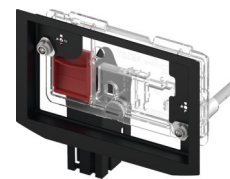

TECE – spares & solutions

€74.53

€65.00

€94.23 inc brackets

€20.83

€10.93

€3.97

€68.57
Extension Kit

€6.97

€42.90

€9.67

€4.20
Standard inlet pipe

€33.00