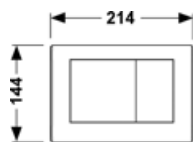

Planus Brushed S.S.