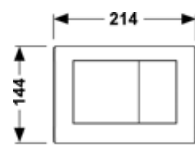

Planus Brushed S.S.