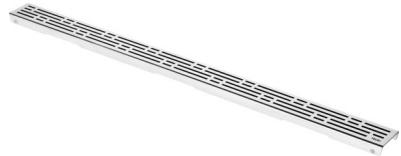

BASE Chrome

Planus Chrome

Planus Brushed S.S.

Loop Chrome

Loop Black

Square II Matte Back

TECE frames for bidet & urinals

Urinal Frame

Bidet Frame

Bidet Frame

Frames	Description	Price
1120mm	TECEprofil urinal module with TECE flush valve housing	€282.10
1120mm	TECEprofil bidet module for wall-mounted bidet	€180.47
820mm	TECEprofil bidet module for wall-mounted bidet	€161.27

+ PLATE

Prices shown above are for Frame, Flush Plate & Fixing Brackets where applicable

TECEdrainline linear drain flat

Natural Stone drain inc. Cover

Linear Drain

Basic Cover Polished

Tile Insert Cover

Steel Cover Polished

Prices shown below are for Linear Drain Channel, Cover plate, legs, outlet & adapter to bring to 2" outlet

Size	Description	Basic	Tile insert	Steel	Natural Stone
700 mm	Drainline Straight Channel All required Parts	€340.17	€356.70	€387.37	€440.80
800 mm	Drainline Straight Channel All required Parts	€358.47	€377.43	€411.57	€451.43
900 mm	Drainline Straight Channel All required Parts	€376.93	€397.97	€435.73	€463.80
1000 mm	Drainline Straight Channel All required Parts	€395.20	€418.53	€459.97	€494.67
1200 mm	Drainline Straight Channel All required Parts	€462.40	€492.17	€530.63	€559.50
1500 mm	Drainline Straight Channel All required Parts	€521.93	€558.80	€606.17	€691.20