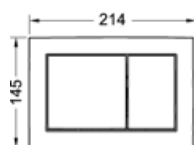

Planus Chrome