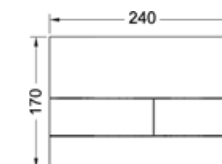

TECE WC frames & flush plates

Prices shown below are for Frame, Flush Plate & Fixing Brackets

Frames	Description	Base Chrome	Planus CP	Planus SS	Loop Chrome	Loop Black	Square II Matt Black
820mm	Complete Tece Frame inc. all parts	€295.27	€325.07	€345.07	€335.17	€415.77	€595.07
980mm	Complete Tece Frame inc. all parts	€323.57	€353.37	€373.37	€363.47	€444.07	€623.37
1120 mm	Complete Tece Frame inc. all parts	€290.40	€320.20	€340.20	€330.30	€410.90	€590.20
Slim frame	Complete Tece Frame inc. all parts	€293.93	€323.73	€343.73	€333.83	€414.43	€593.73