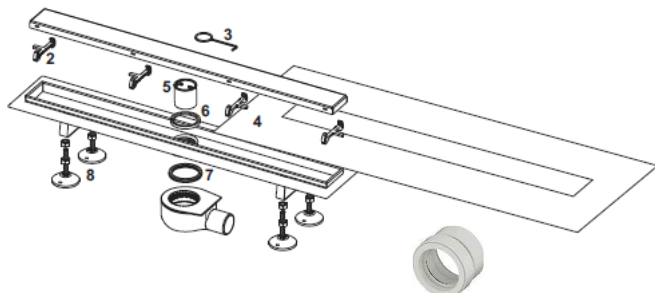

€7.80

€8.67

€8.67
Size 100mm

€37.07
Inc. adaptor to 2"

€14.07
Screw down cover
Size 100mm

€125.00
Size 100mm

TECELinus – basic linear drain

700mm wide Linear drain for Tile-in or
Steel cover (reversible)

€276.34

Pack Contents

TECE Now Package WC frame & plate

TECEnow bright chrome flush plate

Module consists of:

- Self-supporting installation frame, powder-coated
- Two M12 retaining bolts and nuts
- Mounting set for solid walls
- Toilet drain bend DN 90 incl. joint adapter DN 90/100 made of PP
- Toilet connection set DN 90, includes assembly protection plugs
- Sound insulation kit
- Dual-flush TECEnow flush plate in bright chrome