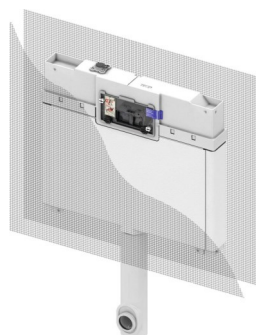

BASE Chrome

Planus Chrome

Planus Brushed S.S.

Loop Chrome

Loop Black

Square II Matte Back

TECE WC cisterns & flush plates

Prices shown below are for Cistern, Flush Plate & pipe and seal.

820mm Cistern

1120 Cistern

Slim Cistern

Concealed Cisterns	Description	Base Chrome	Planus CP	Planus SS	Loop Chrome	Loop Black	Square II Matt Black
820mm	Complete Tece Cistern inc. all parts	€174.40	€204.20	€224.20	€214.30	€294.90	€474.20
1120 mm	Complete Tece Cistern inc. all parts	€190.13	€219.93	€239.93	€230.03	€310.63	€489.93
Slim Cistern	Complete Tece Cistern inc. all parts	€190.30	€220.10	€240.10	€230.20	€310.80	€490.10

BASE Chrome

Planus Chrome

Planus Brushed S.S.

Loop Chrome

Loop Black

Square II Matte Back

TECE frames for bidet & urinals

Urinal Frame

Bidet Frame

Bidet Frame

Frames	Description	Price
1120mm	TECEprofil urinal module with TECE flush valve housing	€282.10
1120mm	TECEprofil bidet module for wall-mounted bidet	€180.47
820mm	TECEprofil bidet module for wall-mounted bidet	€161.27