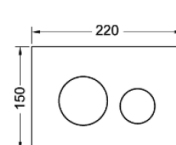

BASE Chrome

Planus Chrome

Planus Brushed S.S.

Loop Chrome

Loop Black

Square II Matte Back

TECE frames for bidet & urinals

Urinal Frame