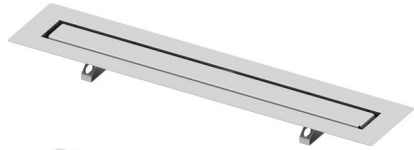

TECEdrainline linear drain flat

Natural Stone drain inc. Cover