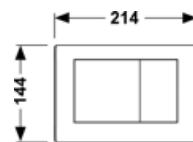

Loop Chrome