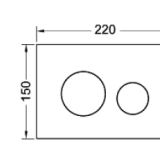

BASE Chrome

Planus Chrome

Planus Brushed S.S.

Loop Chrome

Loop Black

Square II Matte Back

TECE frames for bidet & urinals

Urinal Frame