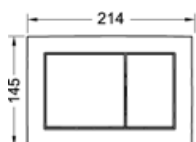

Planus Chrome