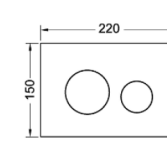

Square II Matte Back